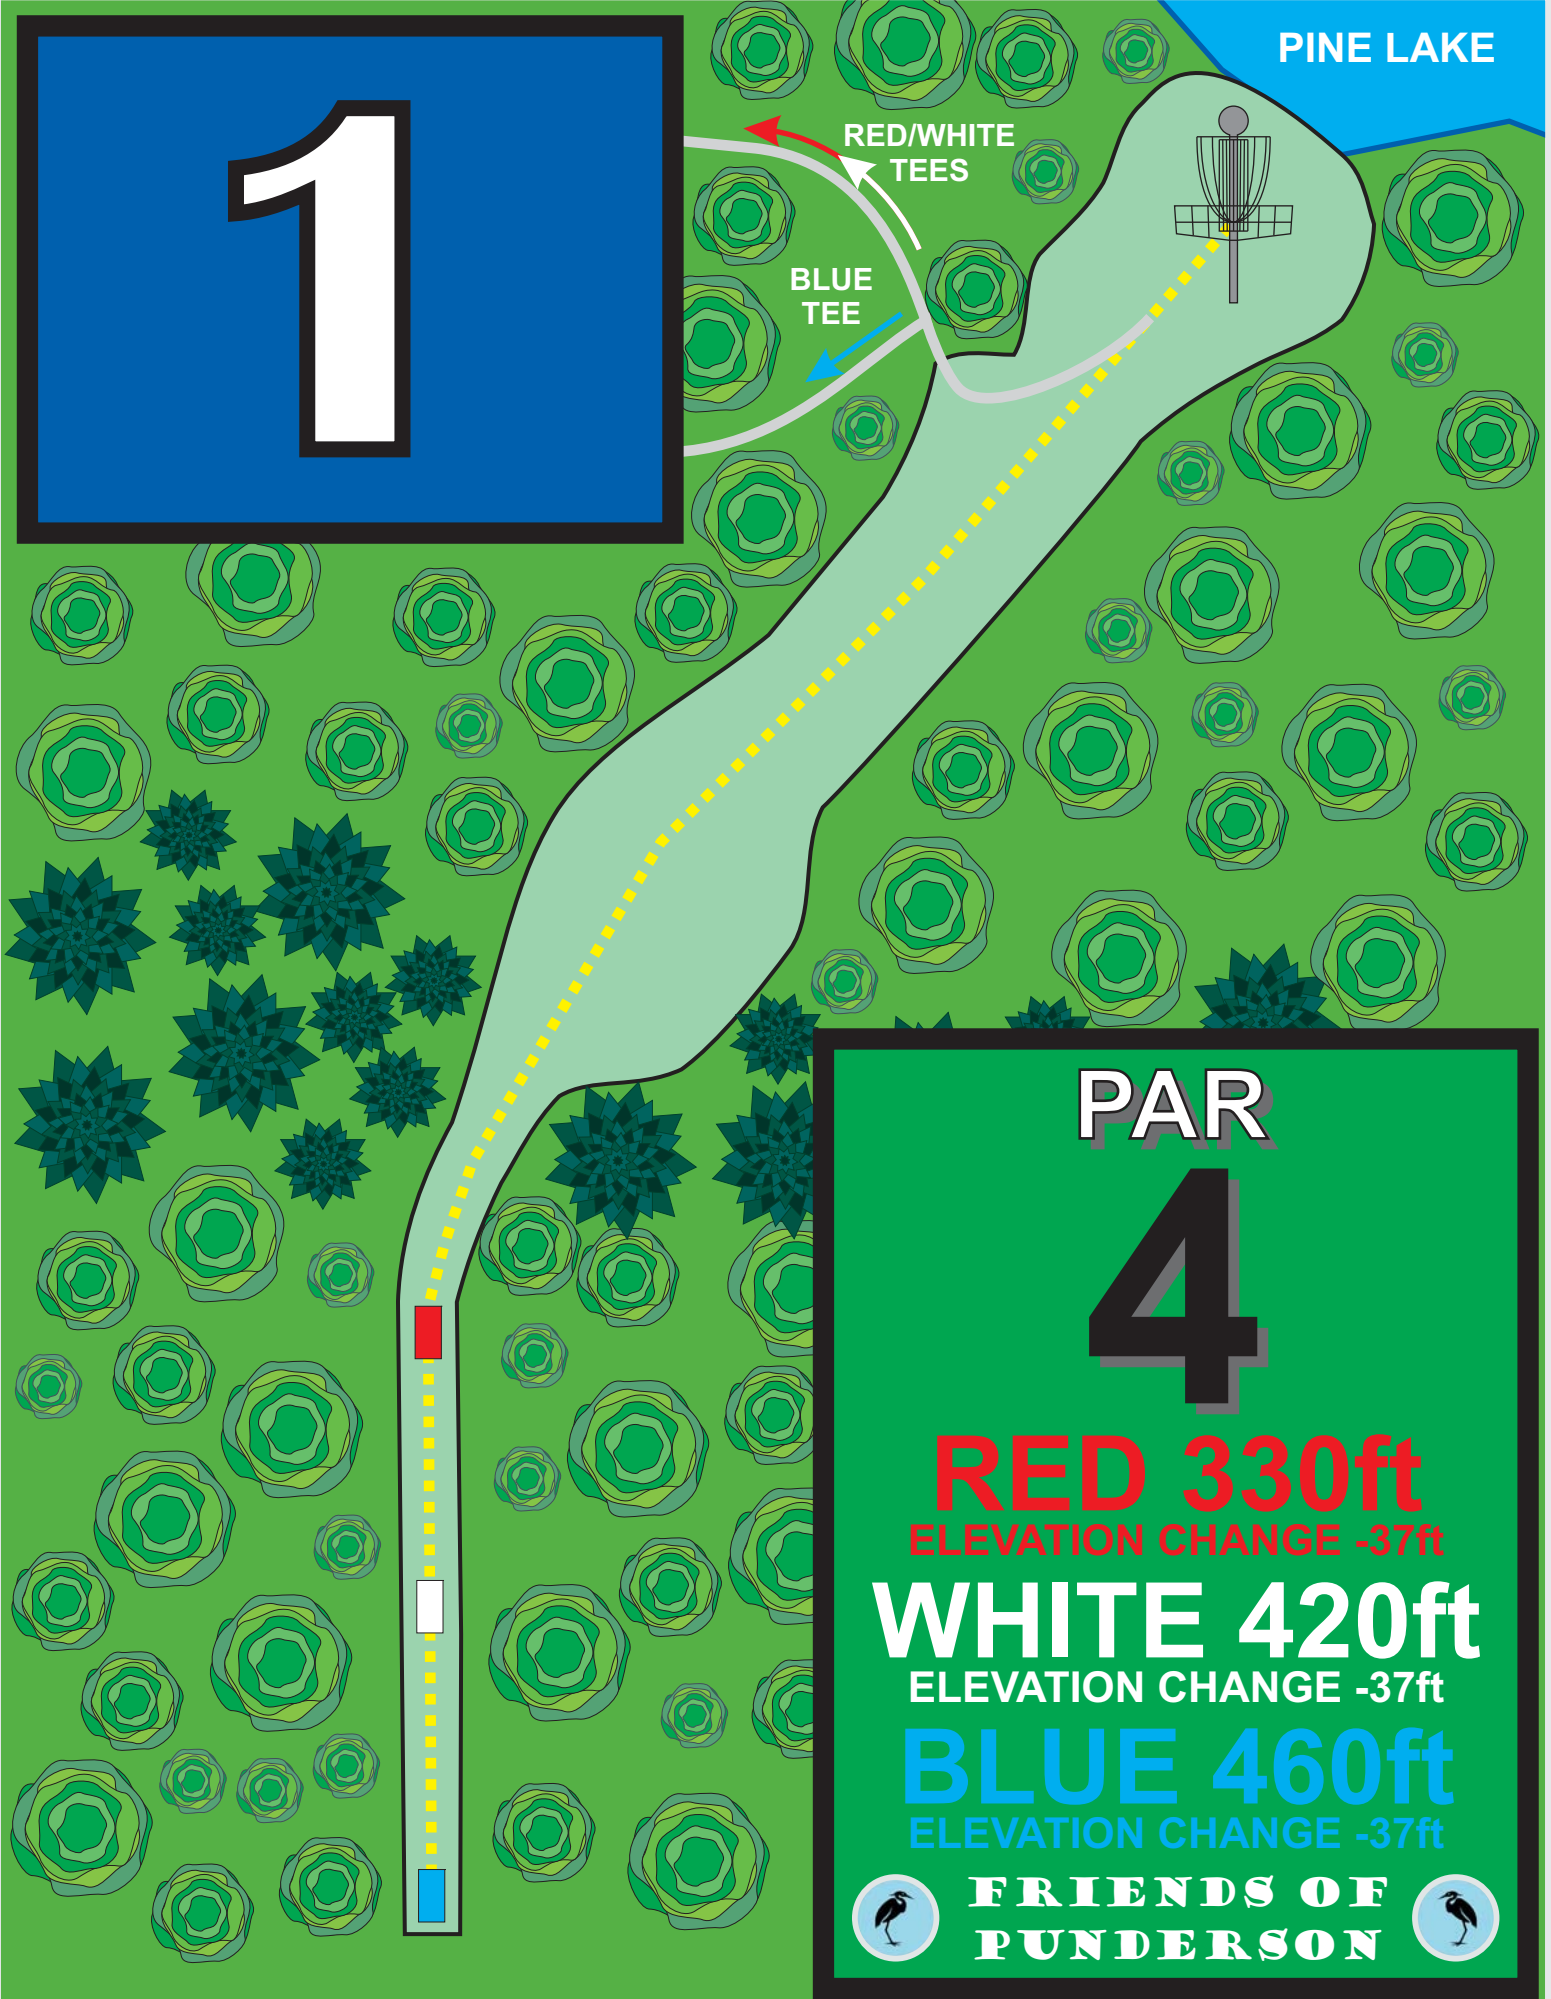

PINE LAKE

PARKING LOT

MUSHER'S TRAIL

LOCATION MAP

**FRIENDS OF PUNDERSON
DISC GOLF COURSE**

PINE LAKE

TO
PARKING
LOT

MUSHER'S TRAIL

FRIENDS OF PUNDERSON DISC GOLF COURSE

PINE LAKE

1

RED/WHITE
TEES

BLUE
TEE

PAR

4

RED 330ft

PINE
LAKE

PAR

4/5

RED 255ft
ELEVATION CHANGE 0ft

WHITE 420ft
ELEVATION CHANGE 0ft

BLUE 550ft
ELEVATION CHANGE -17ft

FRIENDS OF
PUNDERSON

3

NEXT
TEE

PINE
LAKE

PAR

3

RED 259ft
ELEVATION CHANGE -3ft

WHITE 332ft
ELEVATION CHANGE +2ft

BLUE 382ft
ELEVATION CHANGE +2ft

FRIENDS OF
PUNDERSON