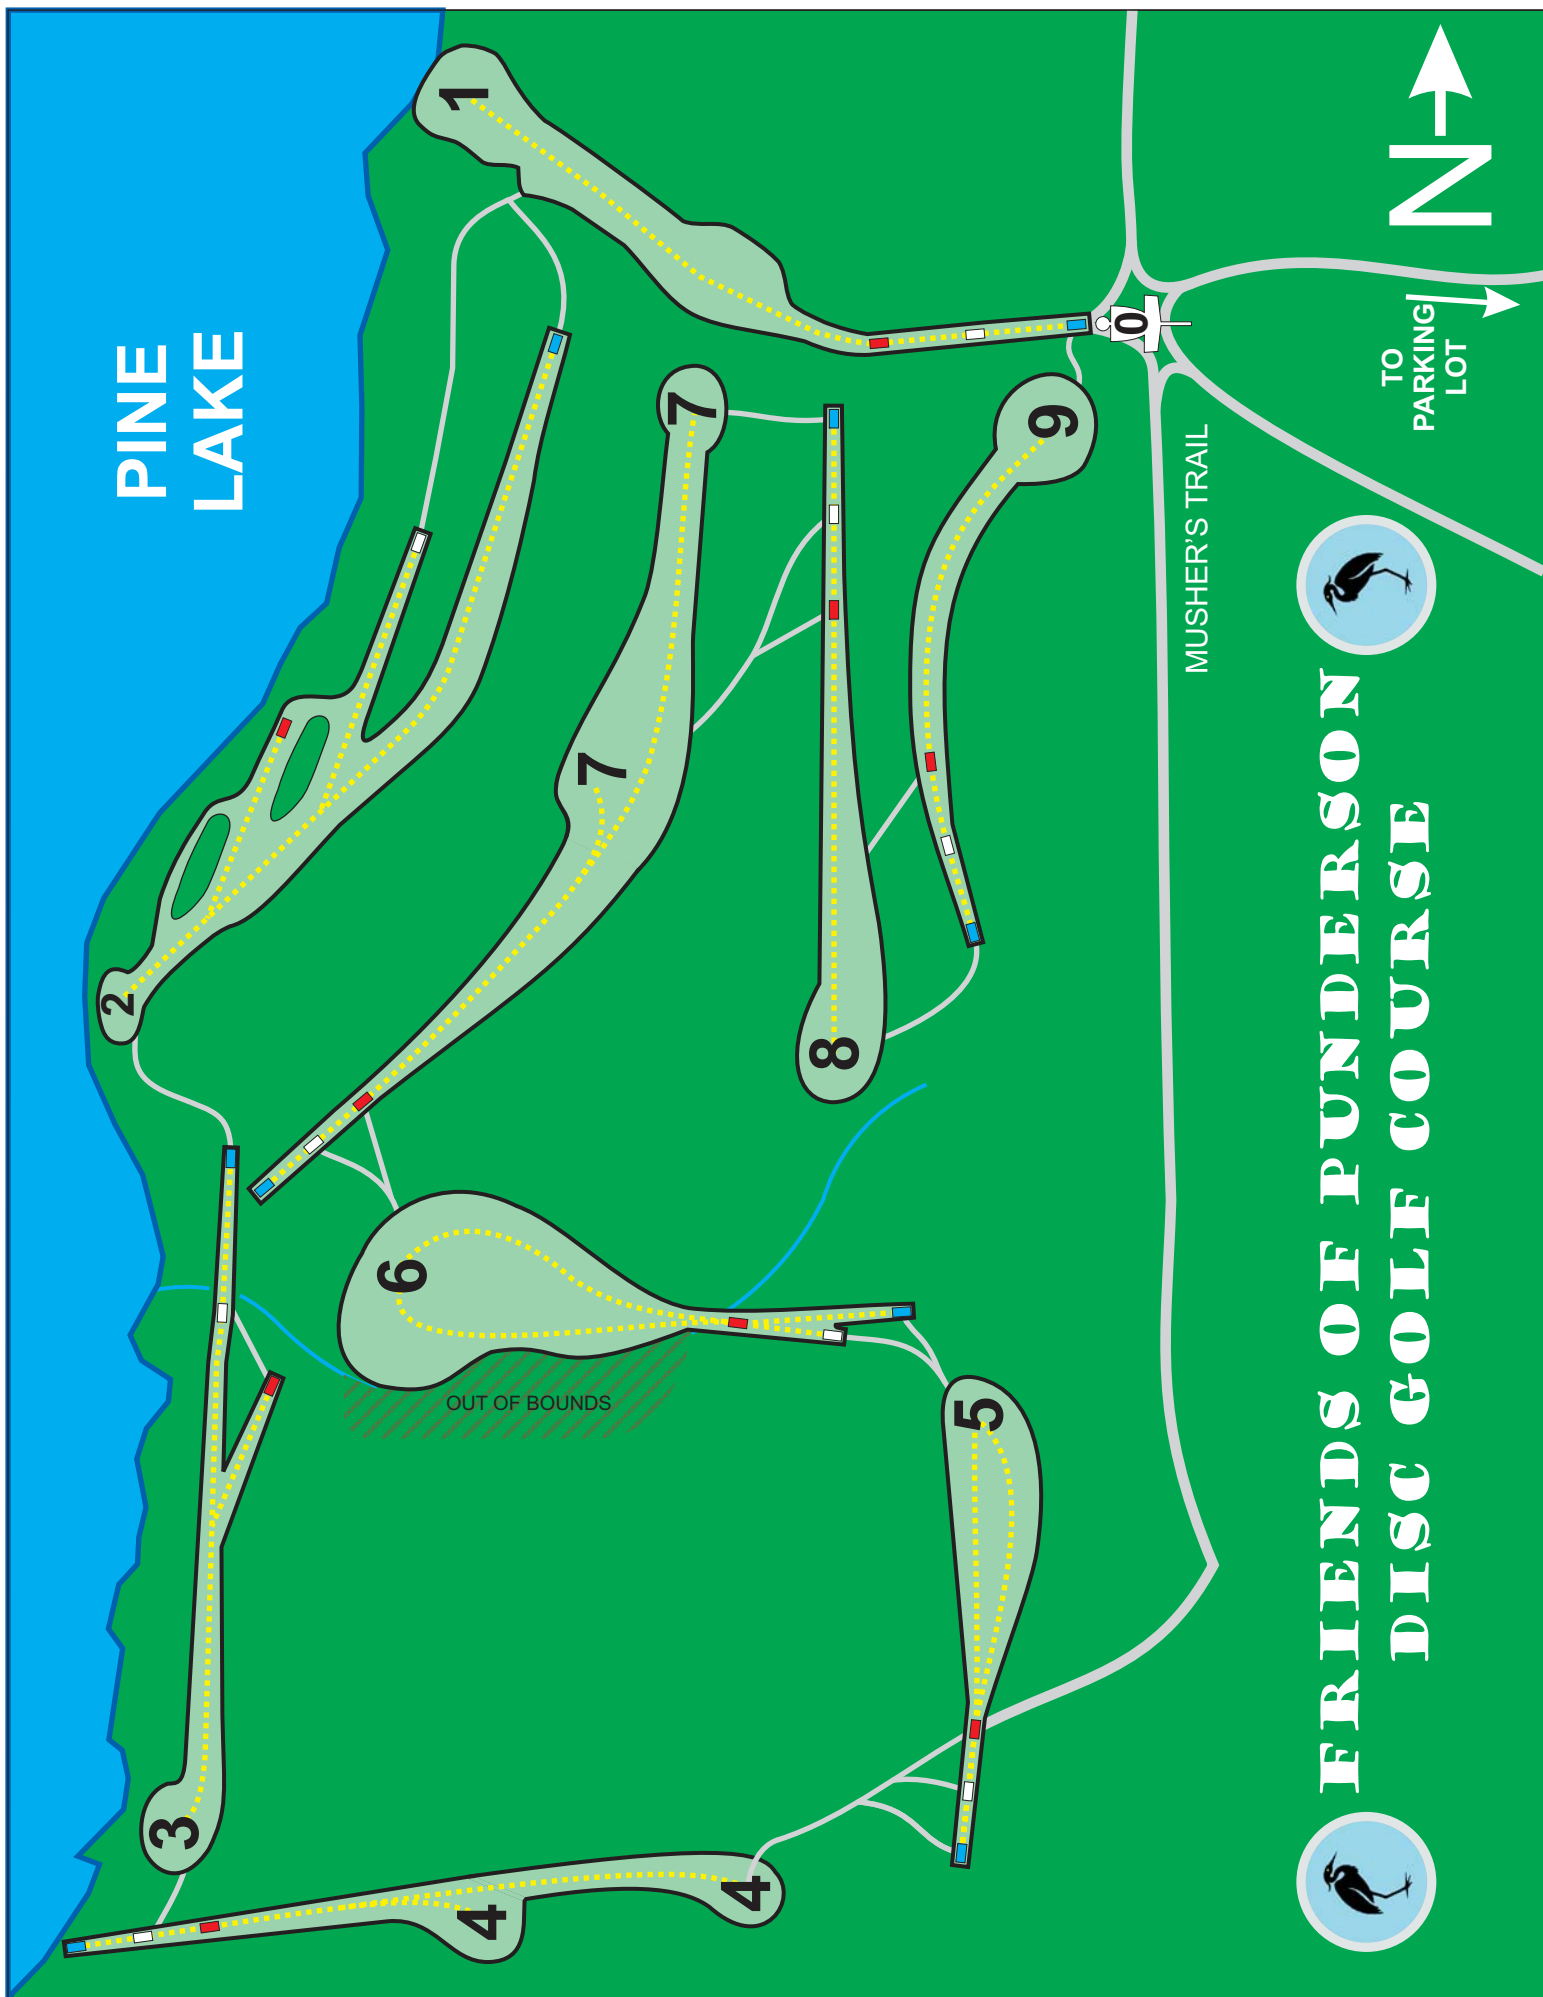

PINE LAKE

PARKING LOT

MUSHER'S TRAIL

LOCATION MAP

**FRIENDS OF PUNDERSON
DISC GOLF COURSE**

PINE LAKE

TO
PARKING
LOT

MUSHER'S TRAIL

FRIENDS OF PUNDERSON DISC GOLF COURSE

PINE LAKE

1

RED/WHITE
TEES

BLUE
TEE

PAR

4

RED 330ft