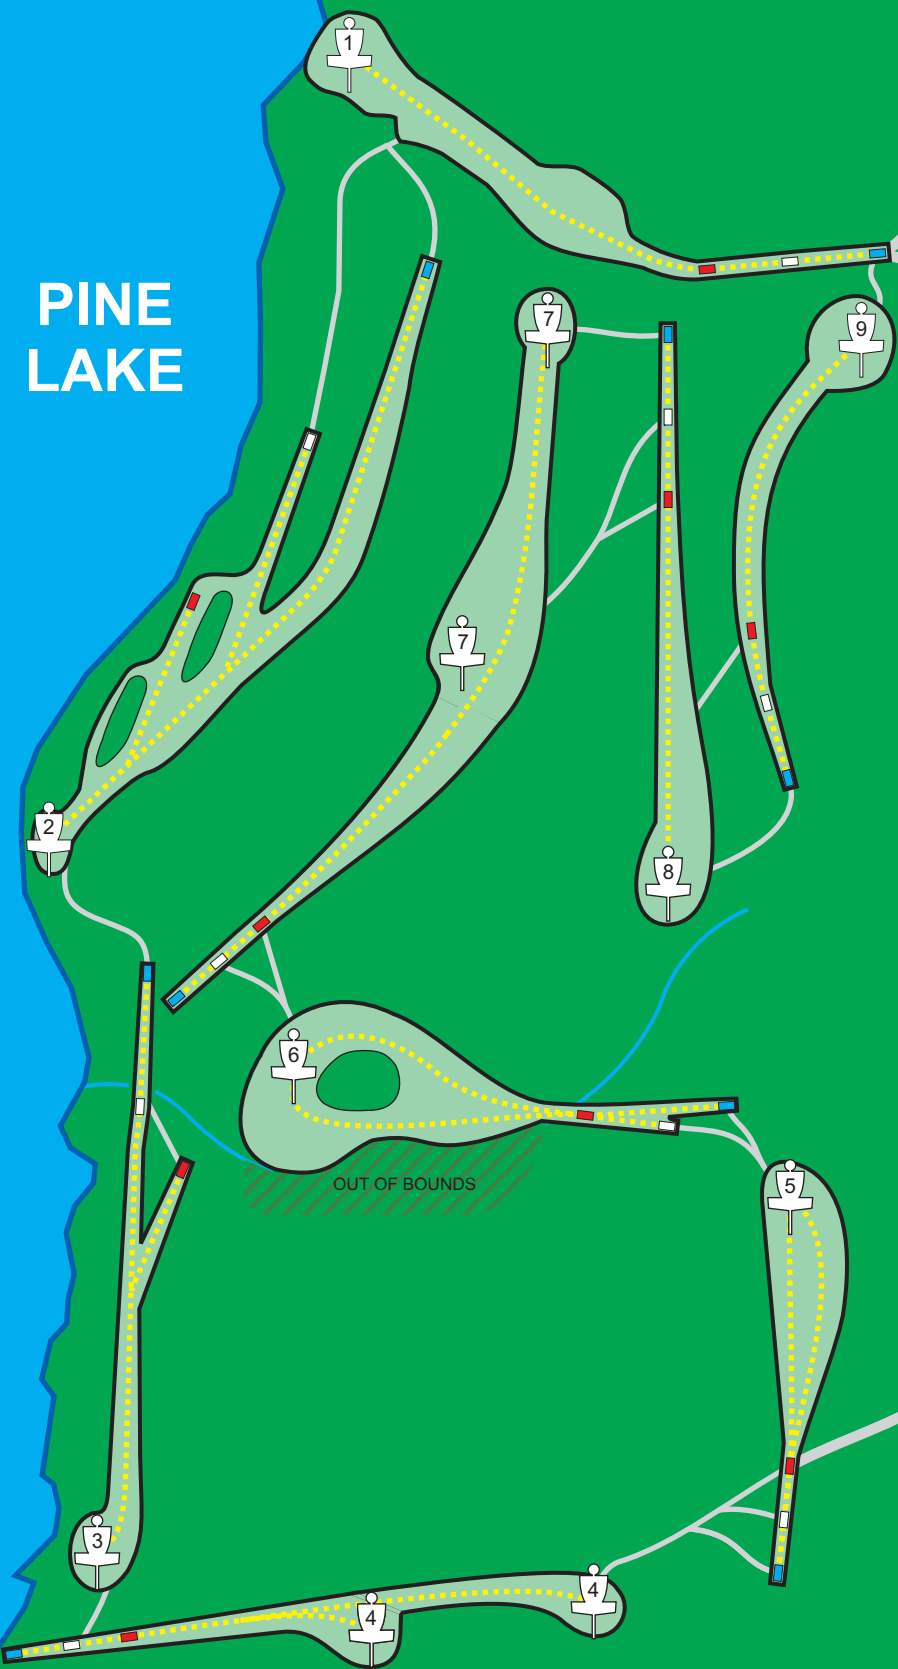

PINE LAKE

PARKING LOT

MUSHER'S TRAIL

LOCATION MAP

**FRIENDS OF PUNDERSON
DISC GOLF COURSE**

PINE LAKE

TO
PARKING
LOT

MUSHER'S TRAIL

FRIENDS OF PUNDERSON DISC GOLF COURSE

PINE LAKE

1

RED/WHITE
TEES

BLUE
TEE

PAR

4

RED 330ft