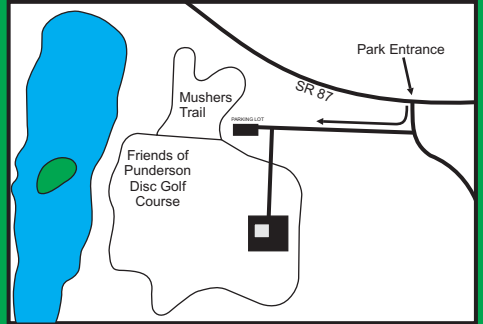

PINE LAKE

PARKING LOT

MUSHER'S TRAIL

LOCATION MAP

**FRIENDS OF PUNDERSON
DISC GOLF COURSE**

PINE LAKE

TO
PARKING
LOT

MUSHER'S TRAIL

FRIENDS OF PUNDERSON DISC GOLF COURSE

PINE LAKE

1

RED/WHITE
TEES

BLUE
TEE

PAR

4

RED 330ft