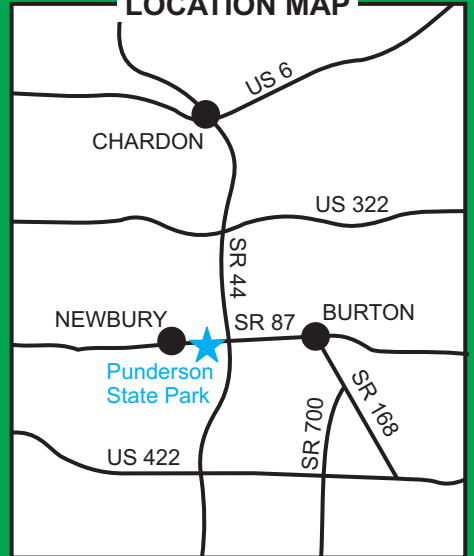

PINE LAKE

PARKING LOT

MUSHER'S TRAIL

LOCATION MAP

**FRIENDS OF PUNDERSON
DISC GOLF COURSE**

PINE LAKE

TO
PARKING
LOT

MUSHER'S TRAIL

FRIENDS OF PUNDERSON DISC GOLF COURSE

PINE LAKE

1

RED/WHITE
TEES

BLUE
TEE

PAR

4

RED 330ft