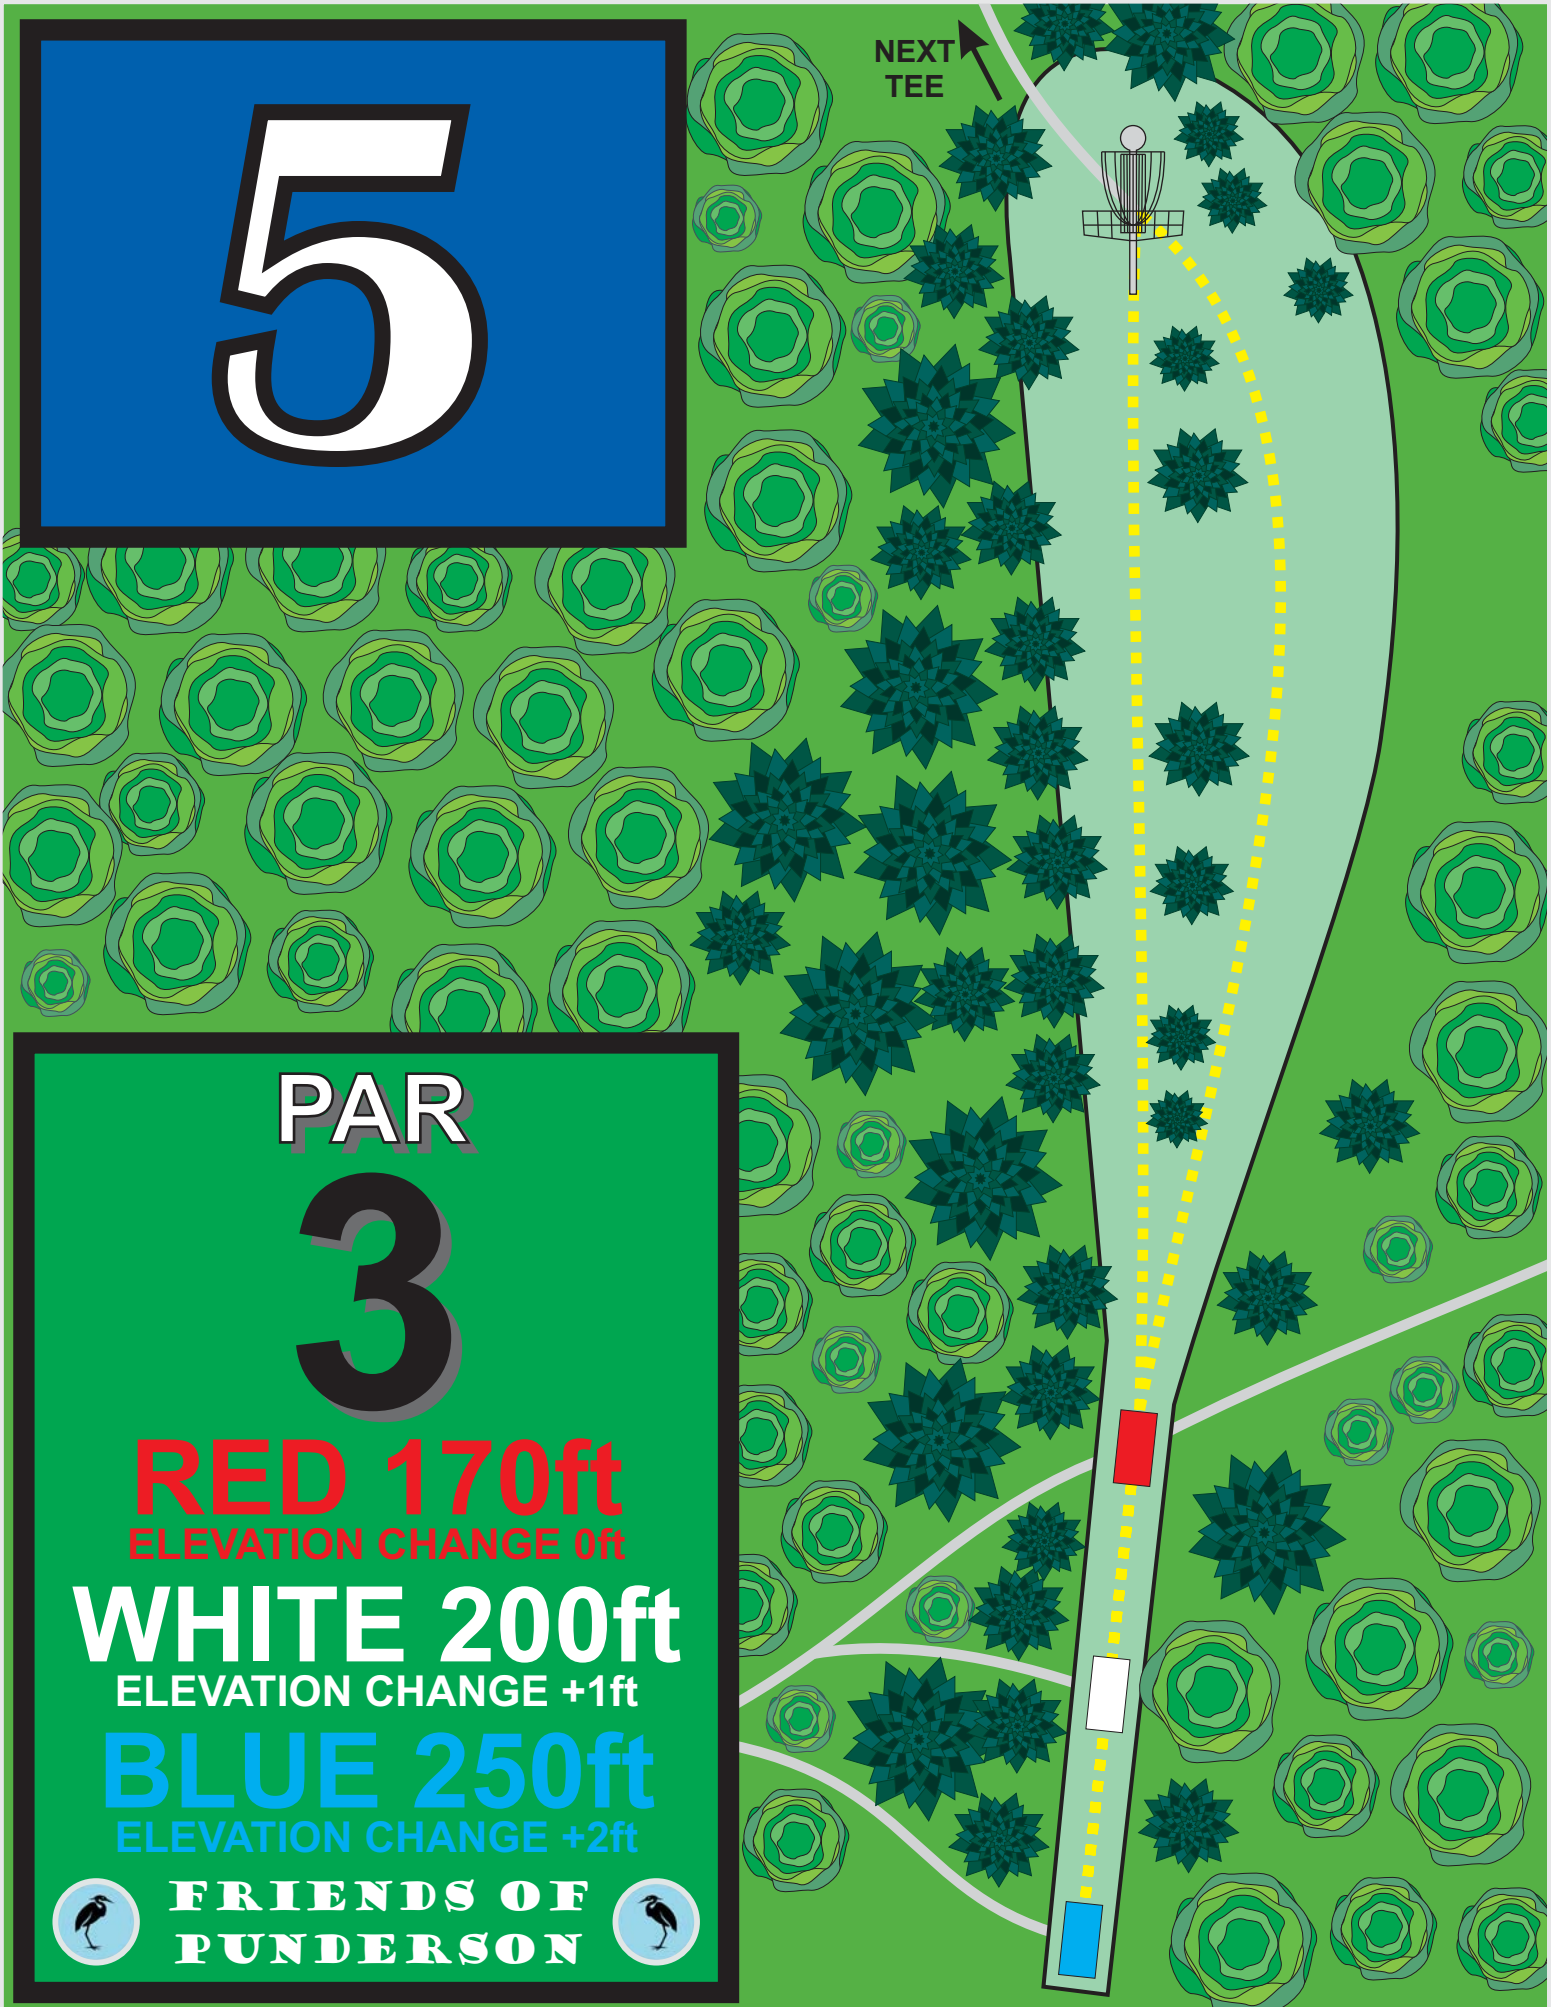

3

RED 170ft
ELEVATION CHANGE 0ft

WHITE 200ft
ELEVATION CHANGE +1ft

BLUE 250ft
ELEVATION CHANGE +2ft

**FRIENDS OF
PUNDERSON**

6

NEXT
TEE

OUT OF BOUNDS